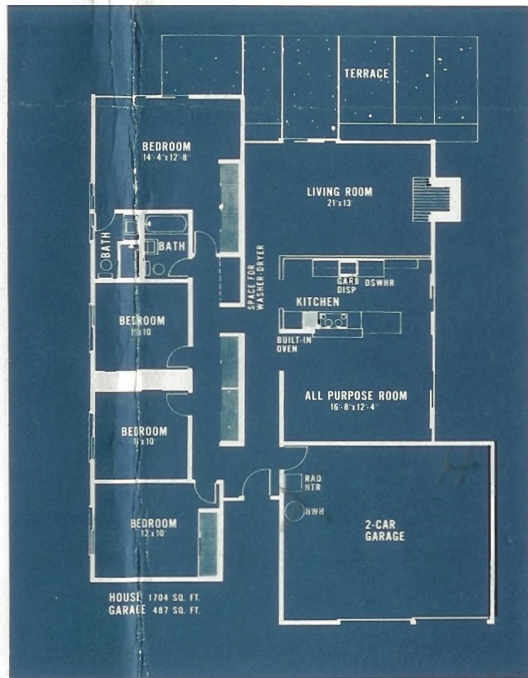

Here is what you get in your EICHLER HOME in Lucas Valley

- Built-in Thermador Range
- Built-in Thermador Oven
- Built-in Waste King Dishwasher
- Waste King Garbage Disposer
- Micarta kitchen counters
- Exclusive Micarta expandable dining table
- Luxurious Philippine mahogany walls
- Concrete driveway, walks and patio

724

\$ 12950⁰⁰
 \$ 750⁰⁰ DOWN

Monthly Payments Approximately \$ _____

764

\$ _____
 \$ _____ DOWN

Monthly Payments Approximately \$ _____

EICHLER HOMES

Unique Eichler Homes Floor Plans