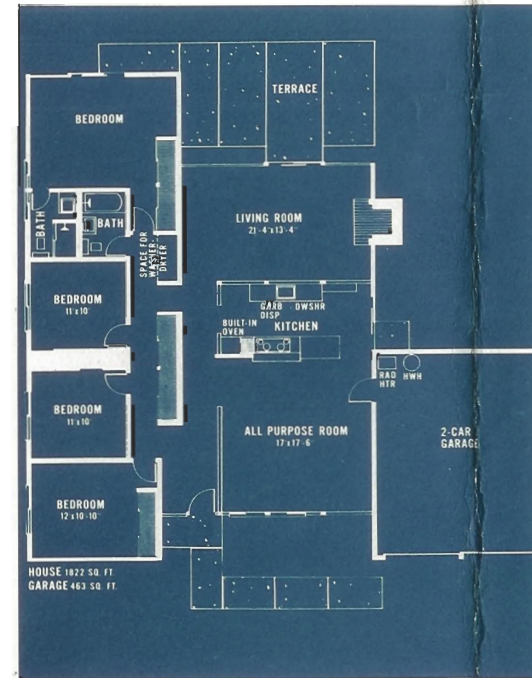

764

$ _____
$ _____ DOWN

Monthly Payments Approximately $ _____

EICHLER HOMES