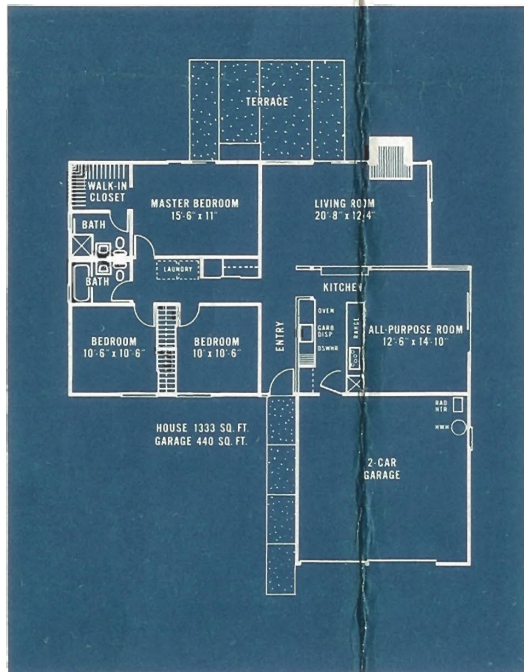

3 and 4 Bedrooms - All Purpose Room - 2 Baths - Oversize 2 Car Garage

All Eichler Homes shown here include these custom features:

- Built-in Thermador Range and Oven
- Waste King Garbage Disposer
- Exclusive Micarta expandable Dining Table
- Built-in Waste King Dishwasher
- Hermosa Ceramic Tile in Bathrooms
- Micarta Kitchen Counters

E. F. Schrymmer

Glenwood 6-1862

642 Las Colindas Dr.

San Rafael, Calif.

JE 843

\$ _____

\$ _____ DOWN

Monthly Payments Approximately \$ _____